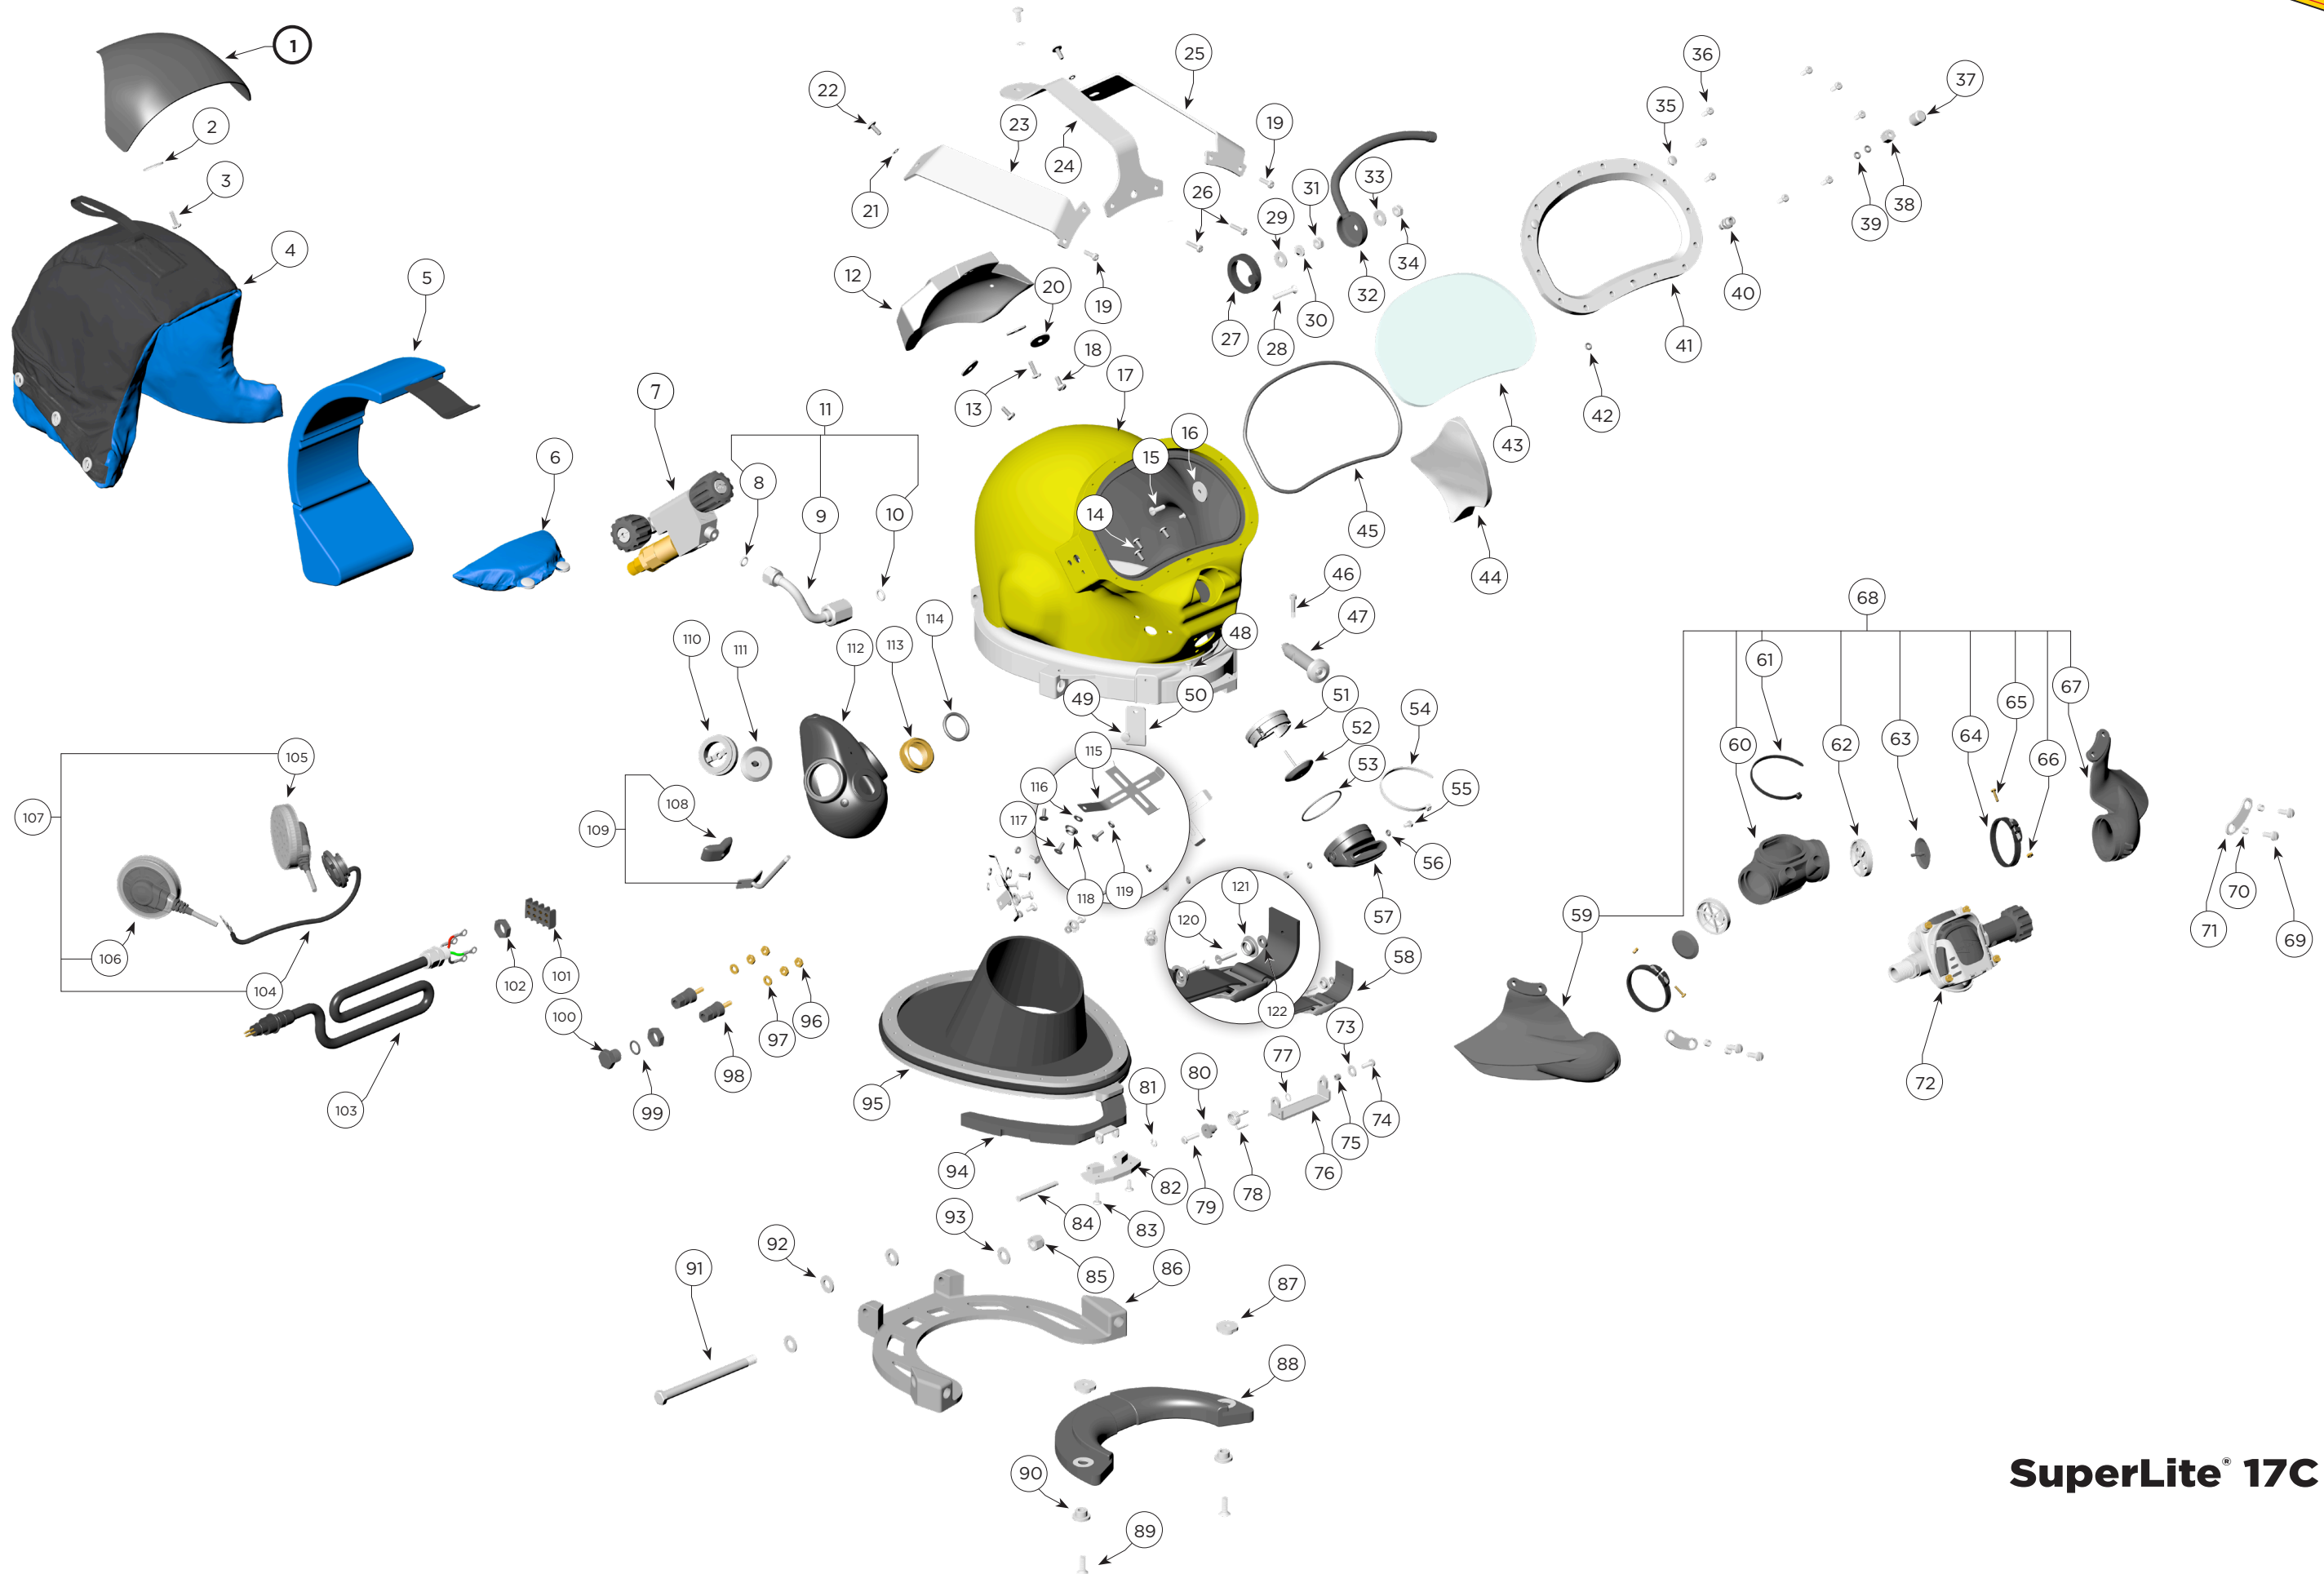

Location #	Part #	Description
43	520-004*	Face Port
44	560-086	Weight, Port, SL 17C
45	510-260	O-ring, View Port
46	530-015	Screw
47	505-110	Sealed Pull Pin
48	530-032	Screw
49	530-059	Screw
50	540-039	Front Stand Off
51	550-063	Body, Water Dump
52	510-561	Valve, Water Dump, Black
53	510-033	O-ring
54	520-042	Tie Wrap
55	530-019	Screw
56	510-007	O-ring
57	560-530	Cover, Water Dump Adapter
58	505-111	Chin Strap Assembly (Order 525-716 Kit)
59	510-786	Starboard Whisker Wing
60	510-760	Quad Valve Exhaust Main Body
61	520-042	Tie Wrap
62	520-200	Whisker Exhaust Valve Insert
63	510-776	Exhaust Valve
64	520-118	Tri/Quad Valve Whisker Clamp
65	530-008	Brass Screw
66	530-009	Brass Nut
67	510-787	Port Whisker Wing
68	505-730	Quad Valve Exhaust Assembly
69	530-045	Screw
70	550-061	Spacer
71	540-015	Kidney Plate
72	505-455	455 Balanced Regulator (Order P/N 525-765)
73	530-546	Washer for Swing Catch
74	530-035	Screw
75	550-061	Spacer
76	540-086	Swing Catch
77	520-167	Teflon* Washer for Swing Catch
78	535-825	Spring, Swing Catch
79	530-045	Screw
80	550-122	Spring Spacer
81	530-312	Clip, Hinge Pin
82	550-216	Front Yoke Hinge
83	530-018	Screw
84	530-311	Pin, Front Yoke Hinge
85	530-028	Lock Nut
86	560-111	Locking Collar
87	550-113	Adjustment Nut, Neck Pad

Location #	Part #	Description
88	520-098	Neck Pad
89	530-064	Screw
90	550-045	T-Washer
91	530-027	Hinge Bolt
92	520-165	Washer
93	530-545	Washer
94	520-012	Front Yoke
95	505-101	Neck Ring Assembly, (Latex) Medium
96	530-308	Hex Nut
97	530-525	Washer
98	515-035	Communications Post
99	510-481	O-ring
100	550-043	Plug
101	515-061	Terminal Block
102	550-040	Nut
103	505-047	W.P. Connector Assembly
104	515-029	Microphone Assembly
105	515-019	Earphone, Left, 15.5"
106	515-018	Earphone, Right, 9"
107	515-033	Communications Set
108	510-575	Nose Block Pad
109	545-015	Nose Block Device <i>Includes location #108</i>
110	520-020	Valve Body
111	510-550	Valve, Oral Nasal
112	510-747	Oral Nasal Mask
113	550-081	Nut, Regulator Mount
114	510-490	O-ring
115	540-054	Earphone Retainer
116	530-527	Washer
117	530-018	Screw
118	530-702	Snap
119	530-519	Washer
120	530-031	Screw
121	530-702	Snap
122	530-519	Washer

⚠ CAUTION

Use only Kirby Morgan original replacement parts. The use of other manufacturers' parts will interfere with the performance characteristics of your life support equipment and may jeopardize your safety. Additionally, any substitutions will void any warranties offered by KMDSI. When ordering spares, always insist on Kirby Morgan original parts.

* Denotes a critical component

SuperLite® 17C Helmet